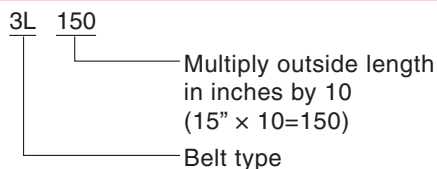

BANDO FRACTIONAL H.P.V-BELTS (FHP) AND MULTIPLE V BELTS

Size mark

Standard Sizes

※These sizes are in conformity to RMA.

Type	Size code
3L	150, 160, 170, 180, 190, 200, 210, 220, 230, 240, 250, 260, 270, 280, 290, 300, 310, 320, 330, 340, 350, 360, 370, 380, 390, 400, 410, 420, 430, 440, 450, 460, 470, 480, 490, 500, 510, 520, 530, 540, 550, 560, 570, 580, 590, 600, 610, 620
4L	170, 180, 190, 200, 210, 220, 230, 240, 250, 260, 270, 280, 290, 300, 310, 320, 330, 340, 350, 360, 370, 380, 390, 400, 410, 420, 430, 440, 450, 460, 470, 480, 490, 500, 510, 520, 530, 540, 550, 560, 570, 580, 590, 600, 610, 620, 630, 640, 650, 660, 670, 680, 690, 700, 710, 720, 730, 740, 750, 760, 770, 780, 790, 800, 810, 820, 830, 840, 850, 860, 870, 880, 890, 900, 910, 920, 930, 940, 950, 960, 970, 980, 990, 1000
5L	230, 240, 250, 260, 270, 280, 290, 300, 310, 320, 330, 340, 350, 360, 370, 380, 390, 400, 410, 420, 430, 440, 450, 460, 470, 480, 490, 500, 510, 520, 530, 540, 550, 560, 570, 580, 590, 600, 610, 620, 630, 640, 650, 660, 670, 680, 690, 700, 710, 720, 730, 740, 750, 760, 770, 780, 790, 800, 810, 820, 830, 840, 850, 860, 870, 880, 890, 900, 910, 920, 930, 940, 950, 960, 970, 980, 990, 1000
A	20, 21, 22, 23, 24, 25, 26, 27, 28, 29, 30, 31, 32, 33, 34, 35, 36, 37, 38, 39, 40, 41, 42, 43, 44, 45, 46, 47, 48, 49, 50, 51, 52, 53, 54, 55, 56, 57, 58, 59, 60, 61, 62, 63, 64, 65, 66, 67, 68, 69, 70, 71, 72, 73, 74, 75, 76, 77, 78, 79, 80, 81, 82, 83, 84, 85, 86, 87, 88, 89, 90, 91, 92, 93, 94, 95, 96, 97, 98, 105, 110, 112, 120, 128, 136, 144, 158, 173, 180
B	25, 26, 27, 28, 29, 30, 31, 32, 33, 34, 35, 36, 37, 38, 39, 40, 41, 42, 43, 44, 45, 46, 47, 48, 49, 50, 51, 52, 53, 54, 55, 56, 57, 58, 59, 60, 61, 62, 63, 64, 65, 66, 67, 68, 69, 70, 71, 72, 73, 74, 75, 76, 77, 78, 79, 80, 81, 82, 83, 84, 85, 86, 87, 88, 89, 90, 91, 92, 93, 94, 95, 96, 97, 100, 101, 103, 105, 108, 111, 112, 120, 124, 128, 133, 136, 144, 158, 162, 173, 180, 195, 210, 225, 240, 255, 270, 285, 300, 315
C	51, 60, 68, 75, 81, 85, 90, 96, 105, 109, 112, 115, 120, 128, 136, 144, 150, 158, 162, 173, 180, 195, 210, 225, 240, 255, 270, 285, 300, 315, 330, 345, 360, 390, 420, 450, 480
D	120, 128, 144, 158, 162, 173, 180, 195, 210, 225, 240, 255, 270, 285, 300, 315, 330, 345, 360, 390, 420, 450, 480, 540, 600
E	180, 195, 210, 240, 270, 300, 330, 360, 390, 420, 480, 540, 600