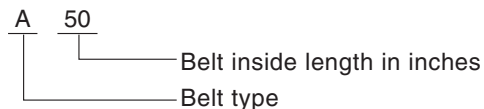

BANDO FRACTIONAL H.P.V-BELTS (FHP) AND MULTIPLE V BELTS

Size mark

Standard Sizes

※These sizes are in conformity to RMA.

Type	Size code
3L	150, 160, 170, 180, 190, 200, 210, 220, 230, 240, 250, 260, 270, 280, 290, 300, 310, 320, 330, 340, 350, 360, 370, 380, 390, 400, 410, 420, 430, 440, 450, 460, 470, 480, 490, 500, 510, 520, 530, 540, 550, 560, 570, 580, 590, 600, 610, 620
4L	170, 180, 190, 200, 210, 220, 230, 240, 250, 260, 270, 280, 290, 300, 310, 320, 330, 340, 350, 360, 370, 380, 390, 400, 410, 420, 430, 440, 450, 460, 470, 480, 490, 500, 510, 520, 530, 540, 550, 560, 570, 580, 590, 600, 610, 620, 630, 640, 650, 660, 670, 680, 690, 700, 710, 720, 730, 740, 750, 760, 770, 780, 790, 800, 810, 820, 830, 840, 850, 860, 870, 880, 890, 900, 910, 920, 930, 940, 950, 960, 970, 980, 990, 1000
5L	230, 240, 250, 260, 270, 280, 290, 300, 310, 320, 330, 340, 350, 360, 370, 380, 390, 400, 410, 420, 430, 440, 450, 460, 470, 480, 490, 500, 510, 520, 530, 540, 550, 560, 570, 580, 590, 600, 610, 620, 630, 640, 650, 660, 670, 680, 690, 700, 710, 720, 730, 740, 750, 760, 770, 780, 790, 800, 810, 820, 830, 840, 850, 860, 870, 880, 890, 900, 910, 920, 930, 940, 950, 960, 970, 980, 990, 1000
A	20, 21, 22, 23, 24, 25, 26, 27, 28, 29, 30, 31, 32, 33, 34, 35, 36, 37, 38, 39, 40, 41, 42, 43, 44, 45, 46, 47, 48, 49, 50, 51, 52, 53, 54, 55, 56, 57, 58, 59, 60, 61, 62, 63, 64, 65, 66, 67, 68, 69, 70, 71, 72, 73, 74, 75, 76, 77, 78, 79, 80, 81, 82, 83, 84, 85, 86, 87, 88, 89, 90, 91, 92, 93, 94, 95, 96, 97, 98, 105, 110, 112, 120, 128, 136, 144, 158, 173, 180
B	25, 26, 27, 28, 29, 30, 31, 32, 33, 34, 35, 36, 37, 38, 39, 40, 41, 42, 43, 44, 45, 46, 47, 48, 49, 50, 51, 52, 53, 54, 55, 56, 57, 58, 59, 60, 61, 62, 63, 64, 65, 66, 67, 68, 69, 70, 71, 72, 73, 74, 75, 76, 77, 78, 79, 80, 81, 82, 83, 84, 85, 86, 87, 88, 89, 90, 91, 92, 93, 94, 95, 96, 97, 100, 101, 103, 105, 108, 111, 112, 120, 124, 128, 133, 136, 144, 158, 162, 173, 180, 195, 210, 225, 240, 255, 270, 285, 300, 315
C	51, 60, 68, 75, 81, 85, 90, 96, 105, 109, 112, 115, 120, 128, 136, 144, 150, 158, 162, 173, 180, 195, 210, 225, 240, 255, 270, 285, 300, 315, 330, 345, 360, 390, 420, 450, 480
D	120, 128, 144, 158, 162, 173, 180, 195, 210, 225, 240, 255, 270, 285, 300, 315, 330, 345, 360, 390, 420, 450, 480, 540, 600
E	180, 195, 210, 240, 270, 300, 330, 360, 390, 420, 480, 540, 600