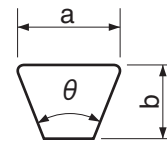

Dimensions

		Top width a	Thickness b	Angle θ
FHP	3L	10.0mm (0.38")	5.5mm (0.22")	40°
	4L	13.0mm (0.50")	8.0mm (0.31")	40°
	5L	17.0mm (0.66")	9.0mm (0.38")	40°
Multiple	A	12.7mm (0.50")	8.0mm (0.31")	40°
	B	16.7mm (0.66")	10.7mm (0.41")	40°
	C	22.2mm (0.88")	13.5mm (0.53")	40°
	D	32.0mm (1.25")	20.0mm (0.75")	40°
	E	40.0mm (1.50")	25.5mm (0.91")	40°