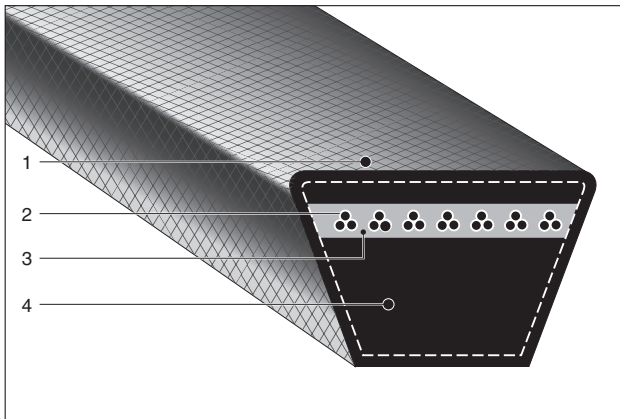

BANDO FRACTIONAL H.P. V-BELTS (FHP) AND MULTIPLE V BELTS

Construction

- 1: Rubber impregnated canvas
- 2: Polyester tensile members
- 3: Chloroprene insulation rubber
- 4: Chloroprene compression rubber

Features

FHP V-BELTS

Bando FHP V-Belts are built for maximum tension control, drive uniformity and long life, with minimum heat build-up and stretching on low horsepower electric motors and gasoline engines. They are designed for high speed and short center distance.

Dimensions

		Top width a	Thickness b	Angle θ
FHP	3L	10.0mm (0.38")	5.5mm (0.22")	40°
	4L	13.0mm (0.50")	8.0mm (0.31")	40°
	5L	17.0mm (0.66")	9.0mm (0.38")	40°
Multiple	A	12.7mm (0.50")	8.0mm (0.31")	40°
	B	16.7mm (0.66")	10.7mm (0.41")	40°
	C	22.2mm (0.88")	13.5mm (0.53")	40°
	D	32.0mm (1.25")	20.0mm (0.75")	40°
	E	40.0mm (1.50")	25.5mm (0.91")	40°